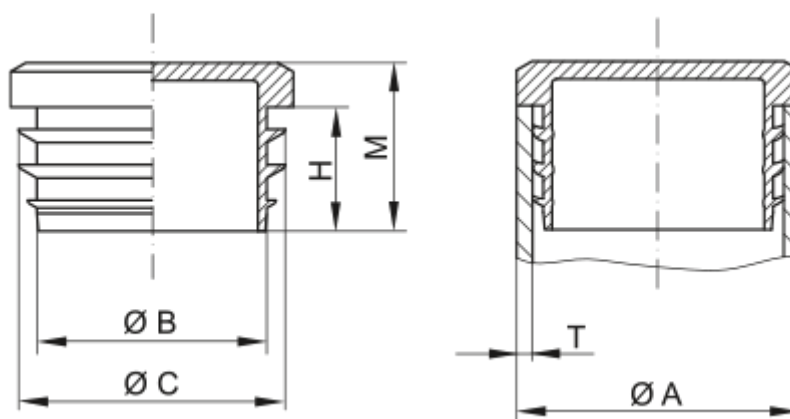

Article number: 59GPN320GL2712

Description: KLEE Finned plugs GPN 320 - 27 (Wall thickness 1-2)

Measures

A = 27

B = 21

C = 25.3

H = 14

M = 19